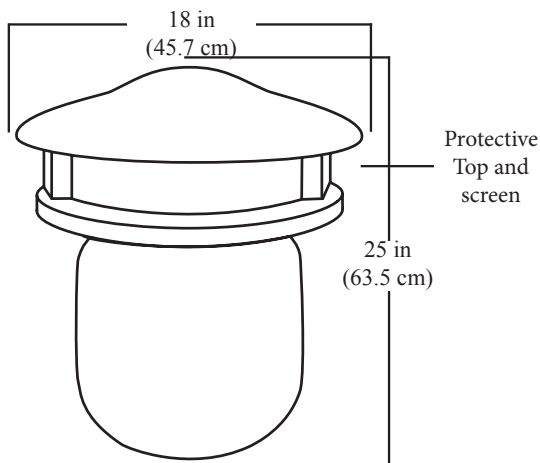

** The Torden™ comes preassembled with protective top and screen.*

Torden™ displayed in a decorative planter. Planter not included.

Specifications: Frequency Response: 25Hz - 120Hz * Power Handling: 200 Watts Continuous
* Impedance: 8 Ohms * Weight: 26 lbs. (11.8kg) * 6 ft. (1.8m) Cable Attached