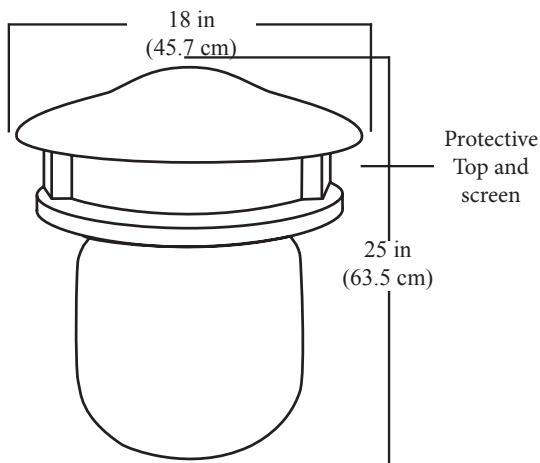

*\* The Torden™ comes preassembled with protective top and screen.*

*Torden™ displayed in a decorative planter. Planter not included.*

**Specifications:** Frequency Response: 25Hz - 120Hz \* Power Handling: 200 Watts Continuous  
\* Impedance: 8 Ohms \* Weight: 26 lbs. (11.8kg) \* 6 ft. (1.8m) Cable Attached